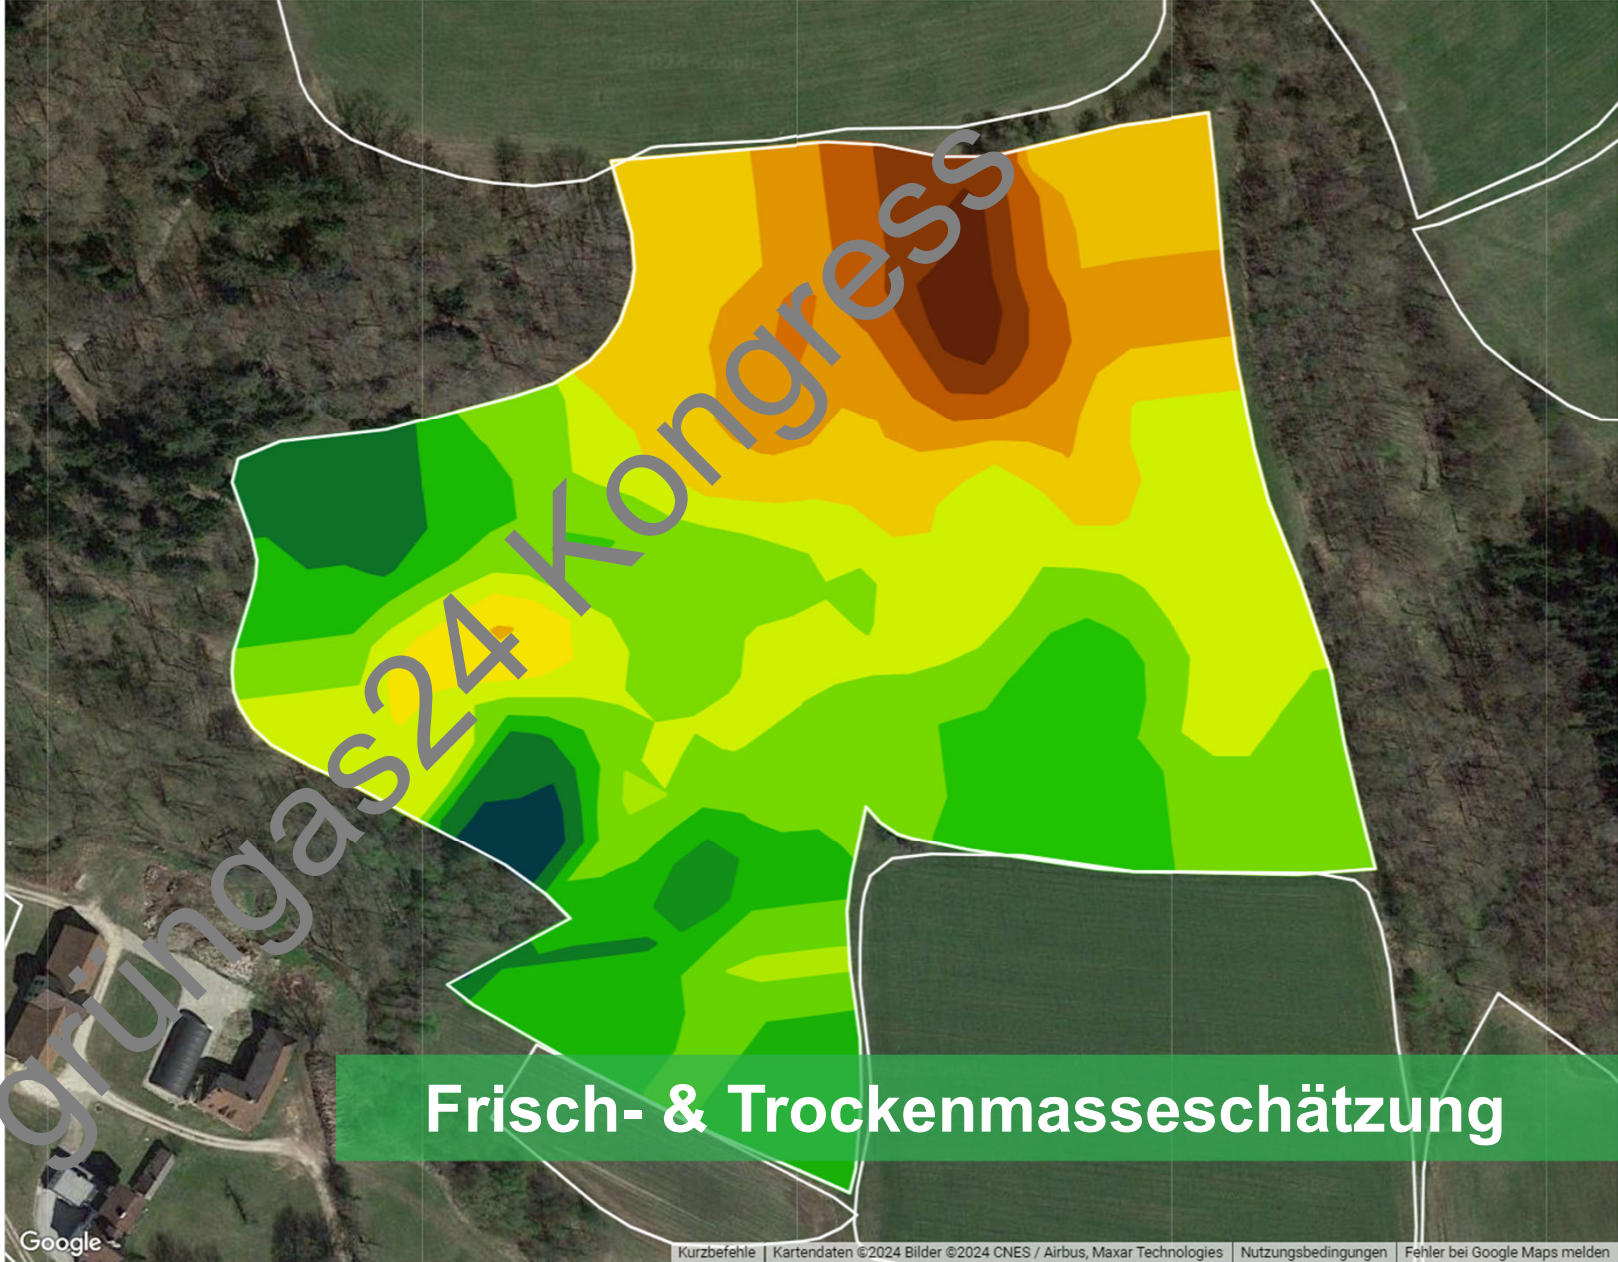

Field info

Most likely clover or meadow / pasture two uses
Area: 5.31 ha
Fresh matter: 0.2 kg/m² (0.1 - 0.3 kg/m²)
Dry matter: 0.1 kg/m² (0.0 - 0.1 kg/m²)

Drying process

Assumed mowing date: 23.08.2024, 09:00
Dry mass content 34% (silage): 23.08.2024, 09:00
Dry mass content 86% (hay): 24.08.2024, 07:00

Example: Fendt Rotana 160 V Xtra (silage)

Diameter, width: 125, 123cm
Estimated bales: 15

Example: Krone BiG X 630 (silage)

Throughput: 164 t FM/h
Estimated time: 0.08 h

Example: Pöttinger JUMBO 6610D (silage)

Volume DIN: 38 m³
Estimated loads: 1.1

Frisch- & Trockenmasseschätzung

Google