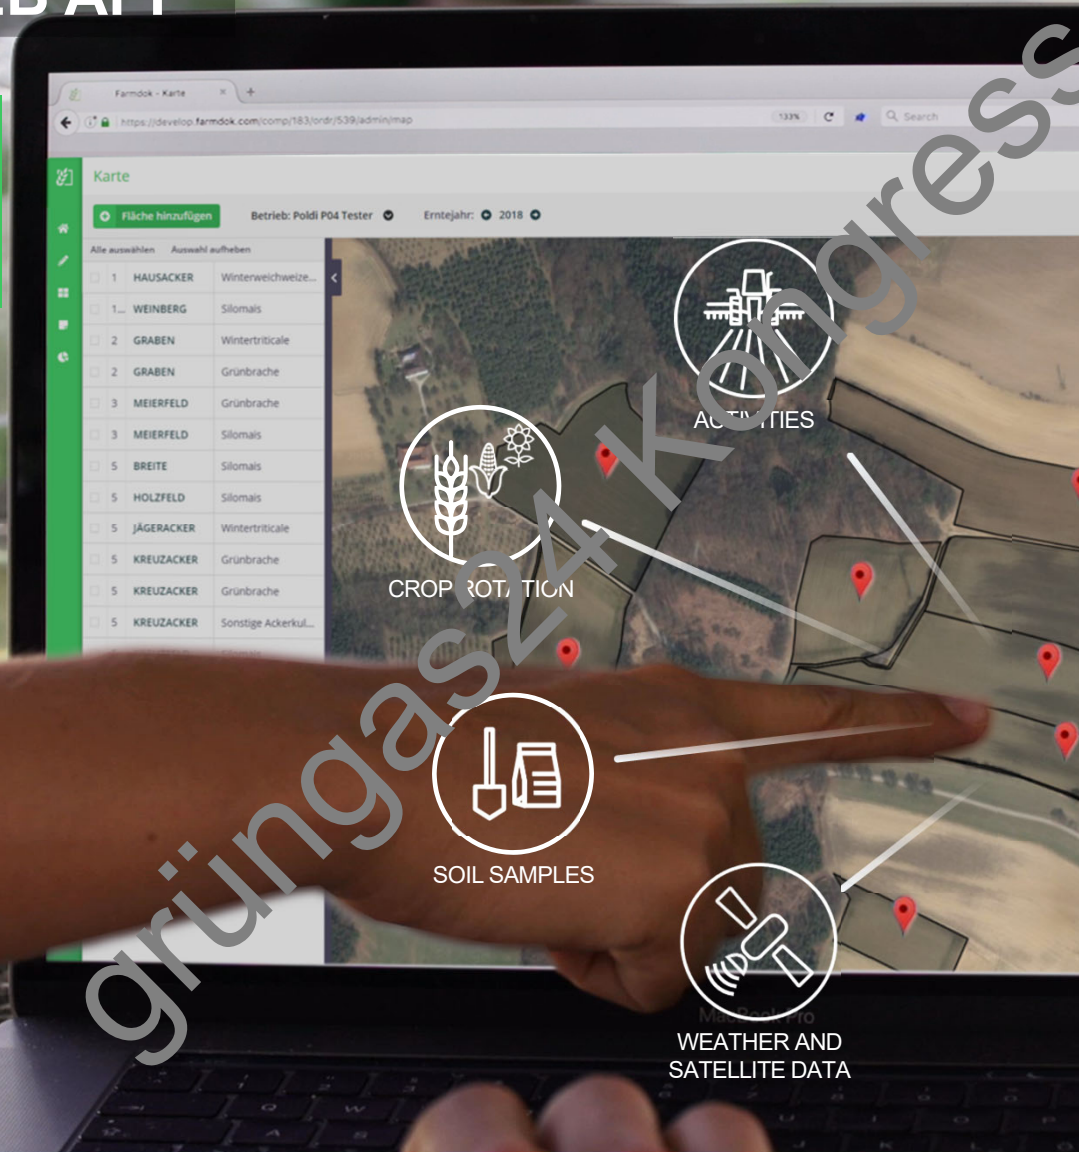

Aufzeichnungen und Bilanzierung

**Wirtschaftlich und ökologisch richtig düngen!**

Düngemanagement

An aerial photograph of a rural landscape with rolling hills, green fields, and a small town in the distance. A large, semi-circular area in the foreground is overlaid with a green grid, representing a precision farming application. A small tractor is visible in the center of the grid. Three green text boxes are overlaid on the left side of the image.

# FARMDOK MOBILE APP

Seeding  
Fertilising  
Plant protection  
Harvest

**WORK MOBILE.**  
**REDUCE EFFORT.**

- **Field management**  
Field management, send field position, navigate to the field, and more.
- **Activity tracking**  
Track activities including consumed products and used equipment. Automize activity tracking by gps.
- **Notes and pictures**  
Record field notes including GPS-position and pictures.
- **Reports**  
Field list, field record, storage report, and more as pdf or xlsx.
- **Measure area & distance**  
Draw areas and routes to measure the area size & route distance in the map.

# FARMDOK WEB APP

Fields  
Notes  
Activities  
and more...

**WORK SMART.  
UTILISE THE POTENTIAL.**

- **Field management**  
Import fields or create fields, manage crop rotation, field record and maps of fields.
- **Activity tracking**  
All activities from seeding to harvesting, with products consumed & equipment used
- **Task management**  
Plan tasks and send them to the operator on the smartphone or to Traktor via API
- **Stock management**  
Track incoming and outgoing stock movements, stock level and consumption
- **Cost management**  
Cost and income documentation and cross margin calculation
- **Fertilization management**  
Plan nutrient requirements and fertilization applications
- **Precision Farming**  
Satellite based vegetation monitoring and application maps